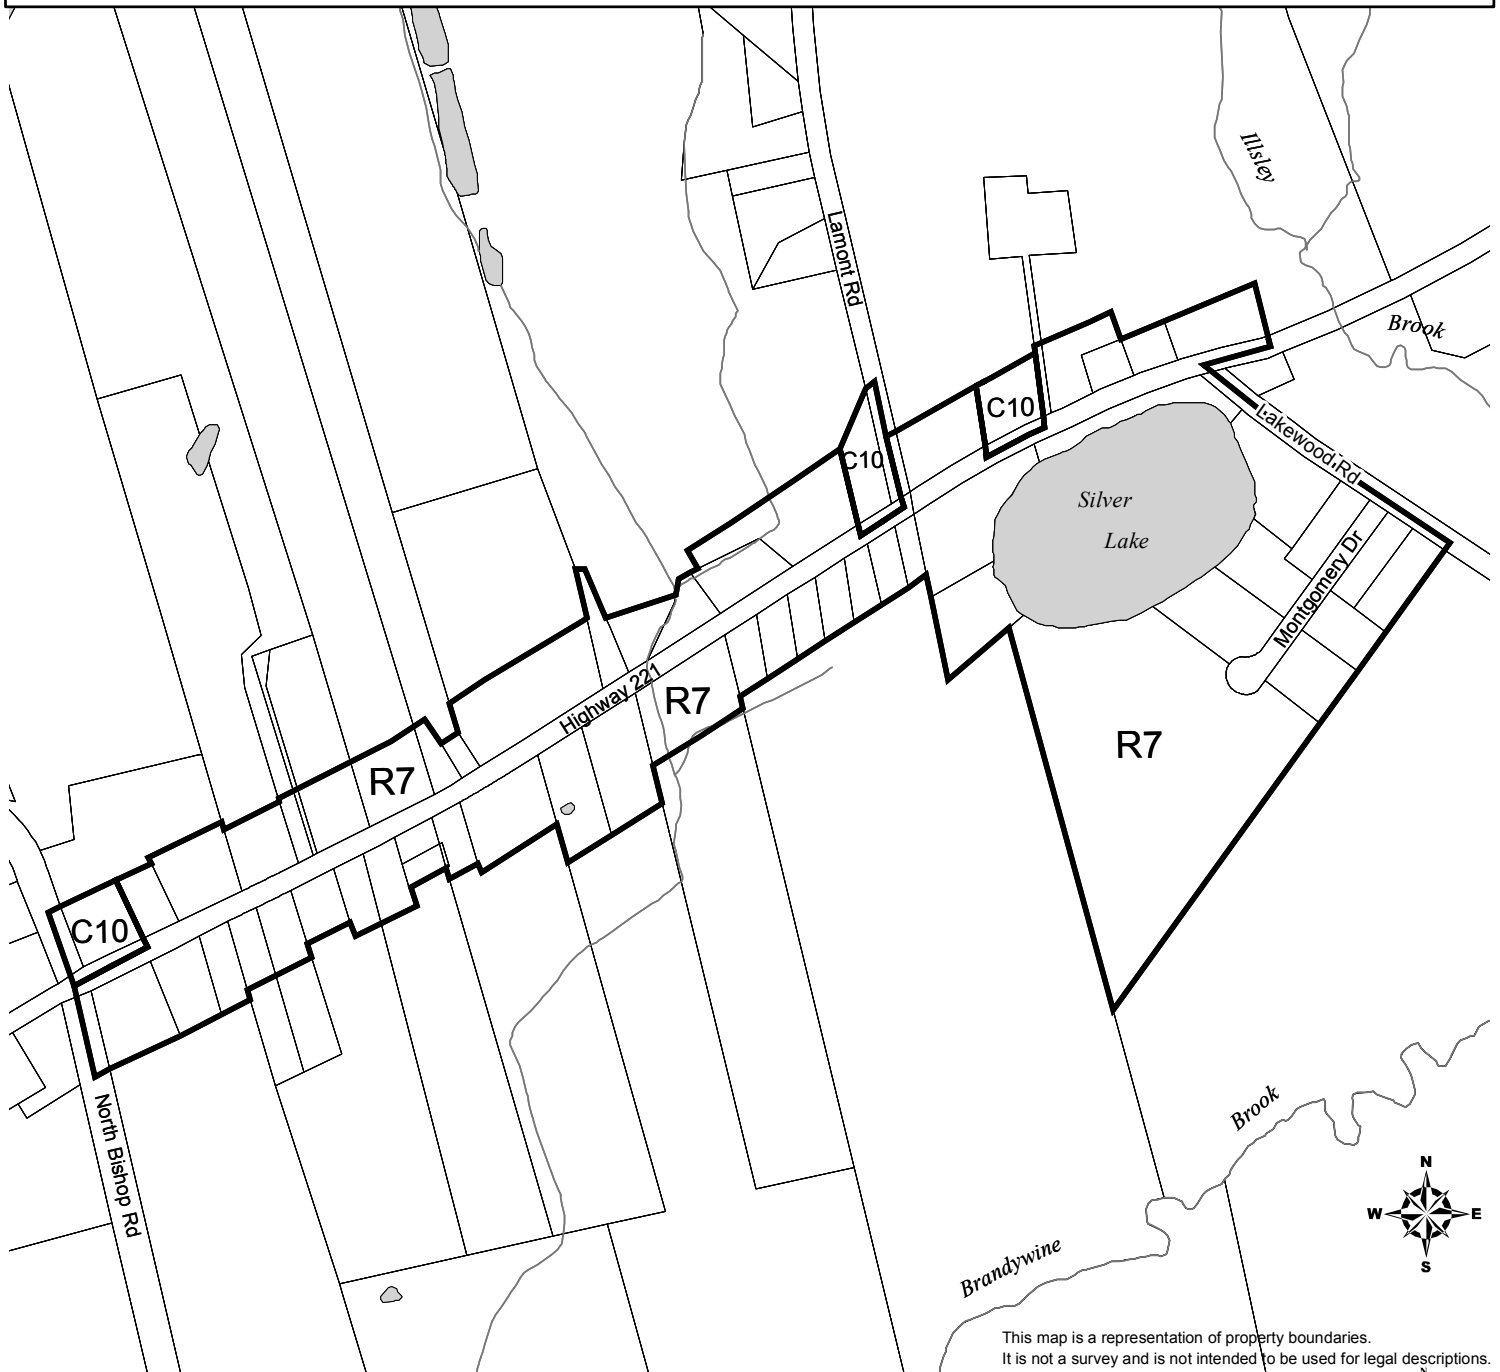

**HAMLETS
LAND USE BYLAW**

LAKEVILLE

This map is a representation of property boundaries.
It is not a survey and is not intended to be used for legal descriptions.

Zoning

- R7 Hamlet Residential
- C10 Hamlet Commercial

Zone Boundaries Reconciled to Property Updates for Jan.2010.

Source: Digital Property Files & 1:10,000 Planimetric Files
Department of Housing and Municipal Affairs
N.S. Geomatics Centre, Amherst N.S.

Approved on: